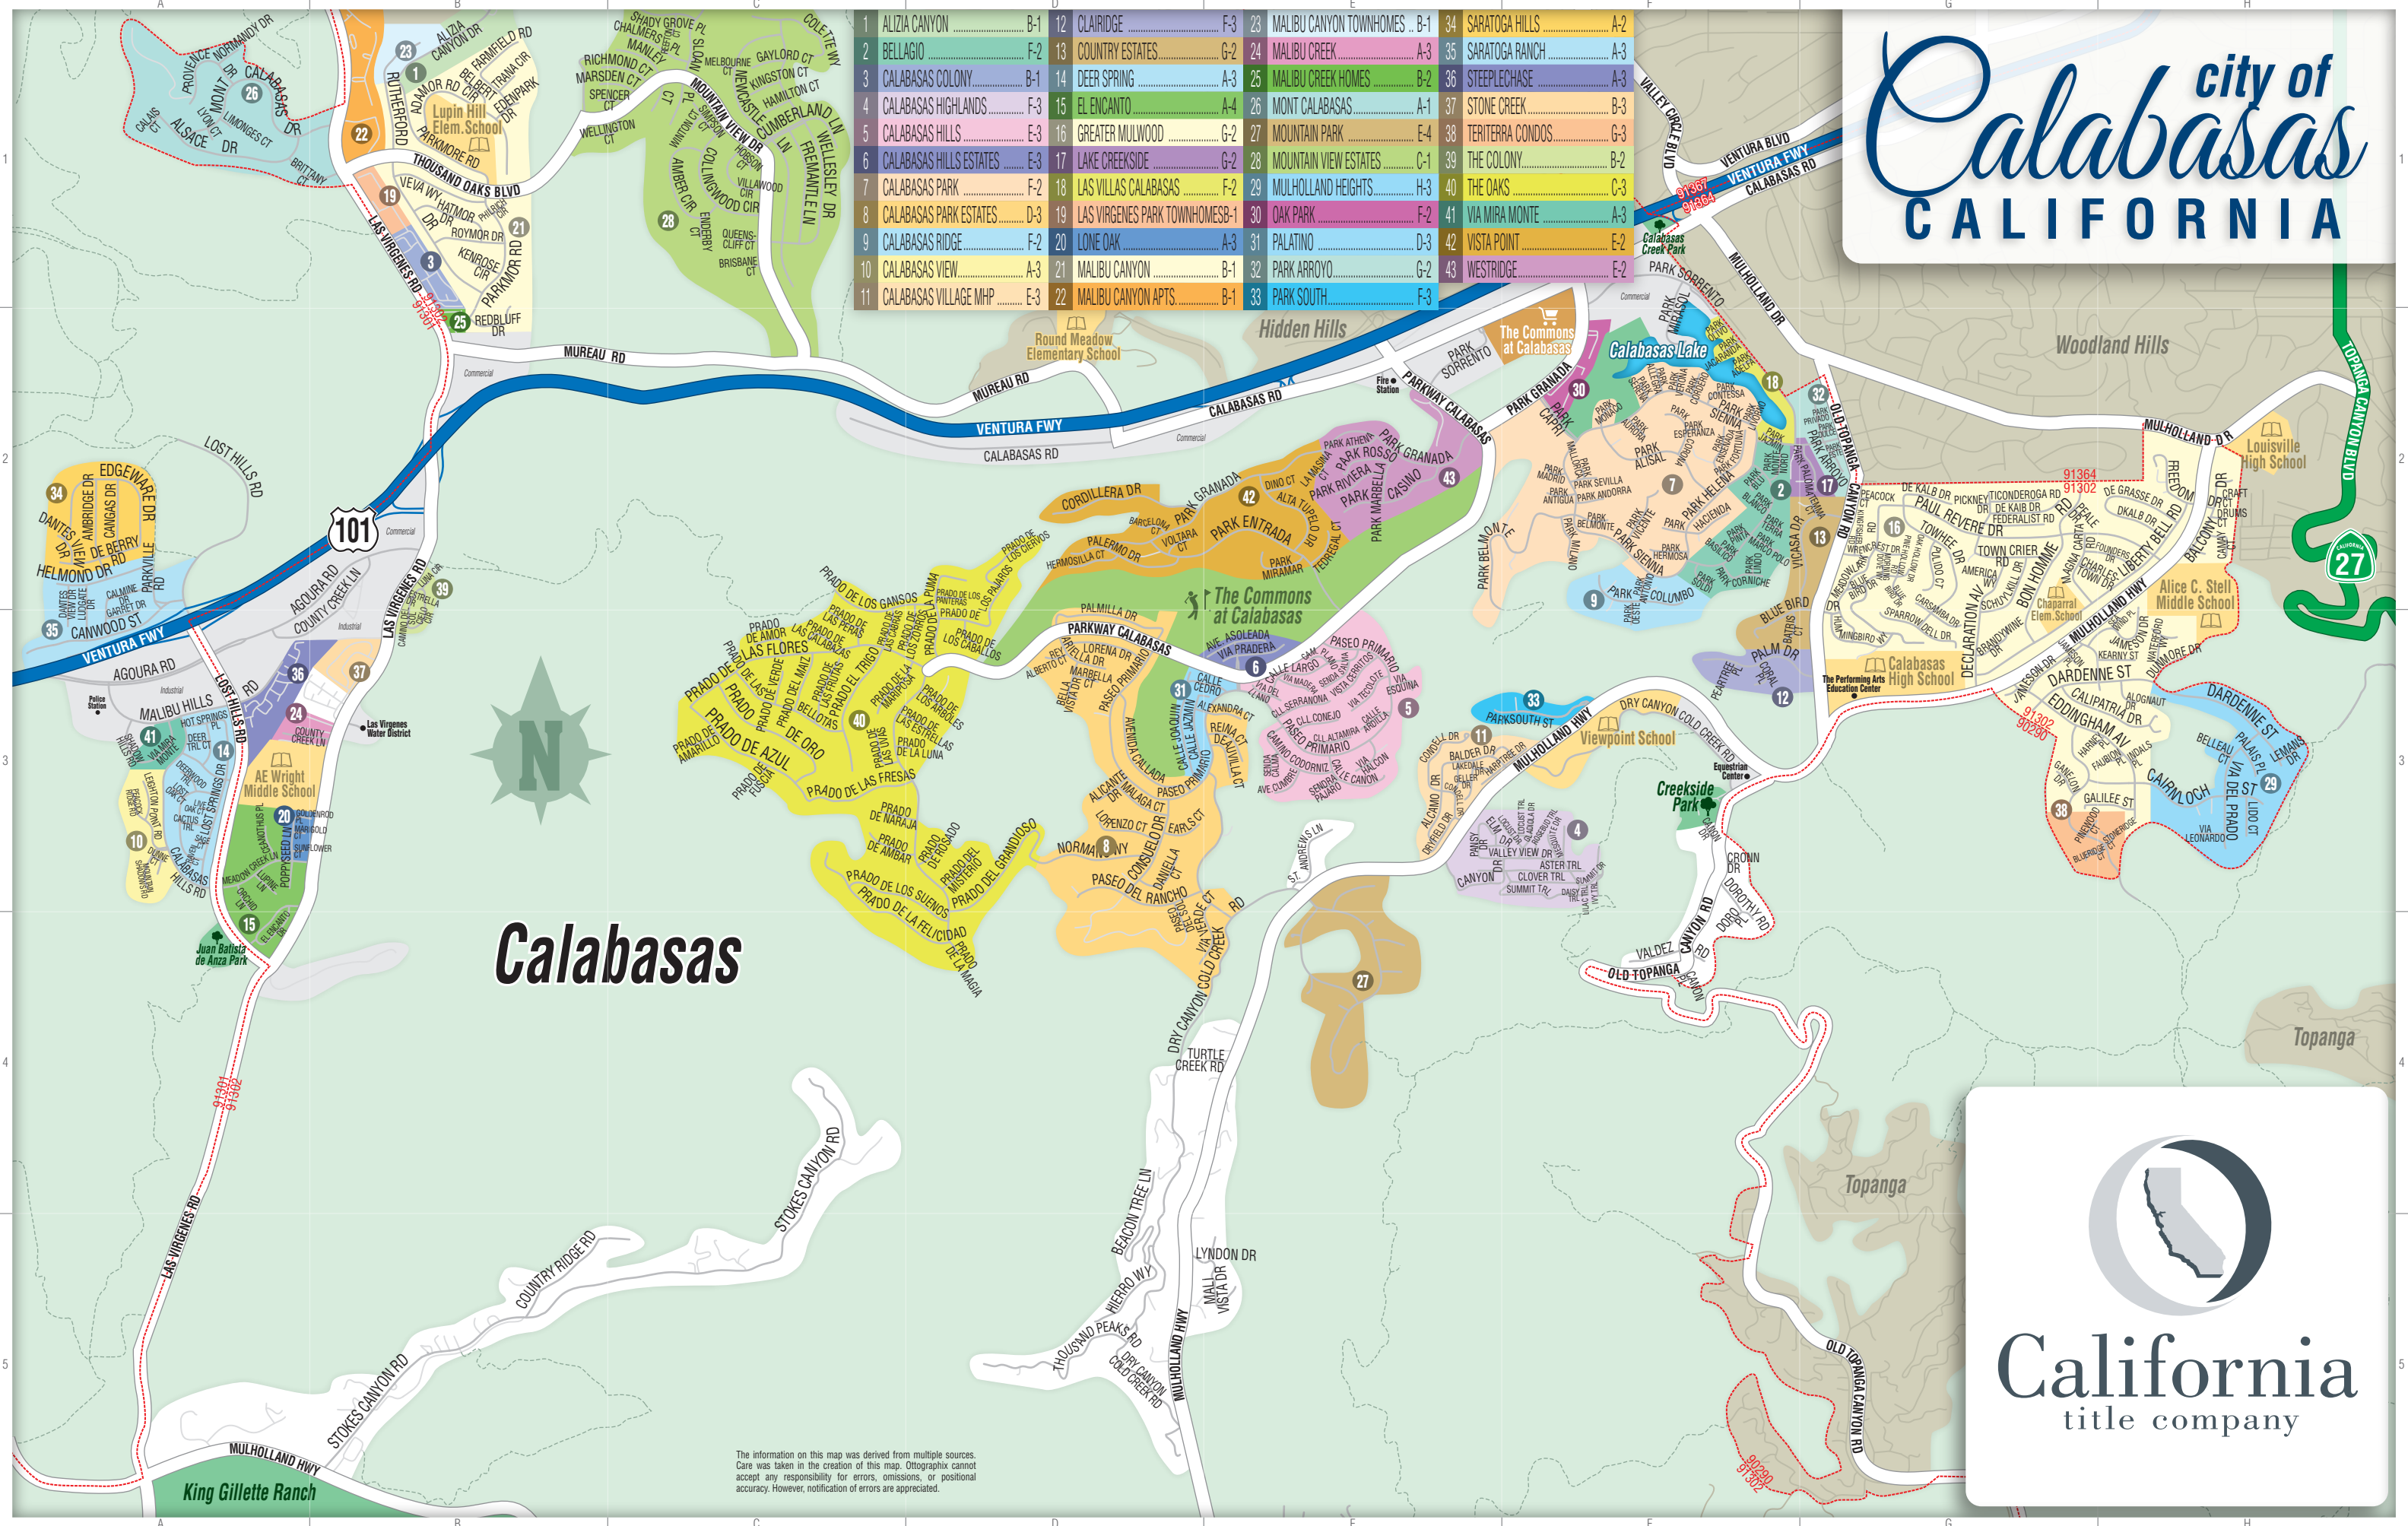

city of Calabasas CALIFORNIA

1 ALIZIA CANYON B-1	12 CLAIRIDGE F-3	23 MALIBU CANYON TOWNHOMES .. B-1	34 SARATOGA HILLS A-2
2 BELLAGIO F-2	13 COUNTRY ESTATES G-2	24 MALIBU CREEK A-3	35 SARATOGA RANCH A-3
3 CALABASAS COLONY B-1	14 DEER SPRING A-3	25 MALIBU CREEK HOMES B-2	36 STEEPLCHASE A-3
4 CALABASAS HIGHLANDS F-3	15 EL ENCANTO A-4	26 MONT CALABASAS A-1	37 STONE CREEK B-3
5 CALABASAS HILLS E-3	16 GREATER MULWOOD G-2	27 MOUNTAIN PARK E-4	38 TERITERRA CONDOS G-3
6 CALABASAS HILLS ESTATES E-3	17 LAKE CREEKSIDE G-2	28 MOUNTAIN VIEW ESTATES C-1	39 THE COLONY B-2
7 CALABASAS PARK F-2	18 LAS VILLAS CALABASAS F-2	29 MULHOLLAND HEIGHTS H-3	40 THE OAKS C-3
8 CALABASAS PARK ESTATES D-3	19 LAS VIRGENES PARK TOWNHOMES-B-1	30 OAK PARK F-2	41 VIA MIRA MONTE A-3
9 CALABASAS RIDGE F-2	20 LONE OAK A-3	31 PALATINO D-3	42 VISTA POINT E-2
10 CALABASAS VIEW A-3	21 MALIBU CANYON B-1	32 PARK ARROYO G-2	43 WESTRIDGE E-2
11 CALABASAS VILLAGE MHP E-3	22 MALIBU CANYON APTS. B-1	33 PARK SOUTH F-3	

Calabasas

California
title company